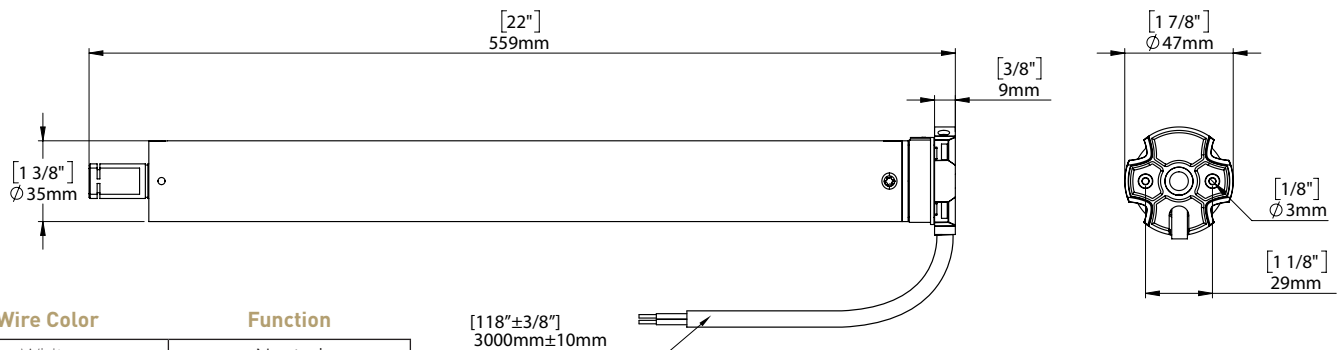

## DIMENSIONS

Wire Color	Function
White	Neutral
Black	Direction 1
Red	Direction 2
Green	Ground